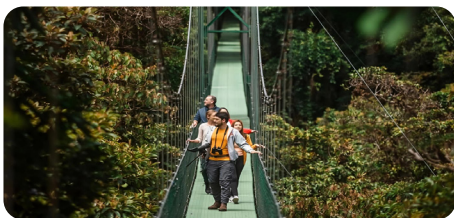

INCLUYE

- Transporte privado
- Desayuno
- Puentes colgantes (Tour Guiado)
- Tour de Café, Chocolate y Caña de Azúcar
- Almuerzo
- Guía Español / Inglés

RECOMENDACIONES

- Vestimenta de cambio
- Chaqueta ligera o sudadera
- Impermeable
- Repelente y protector solar
- Zapatos para caminar